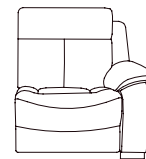

Facebook: FairwayFurniture Instagram: @fairwayfurniture
www.fairwayfurniture.co.uk

HOBART

HOBART

The Hobart modular collection offers modern motion with innovative design touches for the perfect relaxed family suite. Fully customisable with a wide range of pieces and modular configurations, the Hobart allows you to design the sofa that is just right for you. Offering flexibility and endless possibilities, the Hobart has the option of a storage unit with the addition of cup holders, as well as wireless charging.

SOFA, CHAIR & MODULAR COLLECTIONS

Centre Storage Compartment
With cup holders, USB,
Storage & Table
H105 x W33 x D97cm

Chair
Power Recliner
H105 x W104 x D98cm

2 Seater Sofa
Power Recliner
H105 x W165 x D98cm

3 Seater Sofa
Power Recliner
H105 x W226 x D98cm

Footstool
Standard or Storage
H43 x W61 x D61cm

LEFT
HAND
ARM

RIGHT
HAND
ARM

1.5 Seater Section
Power Recliner
H105 x W99 x D98cm

LEFT
HAND
ARM

RIGHT
HAND
ARM

2.5 Seater Section Power
Recliner
H105 x W175 x D98cm

2 Seater Middle Corner Section
H105 x W117 x D117cm

1.5 Seater Middle Section
H105 x W76 x D98cm

COMBINATIONS

Cover

- Leather • Fabric

Options

- Power recliners with USB
- Power recliners with USB, adjustable headrests & lumbar