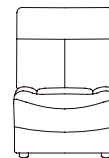

SOFA, CHAIR & MODULAR COLLECTIONS

Centre Storage Compartment
With cup holders, USB,
Storage & Table
H105 x W33 x D97cm

Chair
Power Recliner
H105 x W104 x D98cm

2 Seater Sofa
Power Recliner
H105 x W165 x D98cm

3 Seater Sofa
Power Recliner
H105 x W226 x D98cm

Footstool
Standard or Storage
H43 x W61 x D61cm

LEFT
HAND
ARM

RIGHT
HAND
ARM

1.5 Seater Section
Power Recliner
H105 x W99 x D98cm

LEFT
HAND
ARM

RIGHT
HAND
ARM

2.5 Seater Section Power
Recliner
H105 x W175 x D98cm

2 Seater Middle Corner Section
H105 x W117 x D117cm

1.5 Seater Middle Section
H105 x W76 x D98cm

COMBINATIONS

Cover

- Leather • Fabric

Options

- Power recliners with USB
- Power recliners with USB, adjustable headrests & lumbar