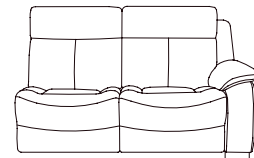

SOFA, CHAIR & MODULAR COLLECTIONS

Centre Storage Compartment
With cup holders, USB,
Storage & Table
H105 x W33 x D97cm

Chair
Power Recliner
H105 x W104 x D98cm

2 Seater Sofa
Power Recliner
H105 x W165 x D98cm

3 Seater Sofa
Power Recliner
H105 x W226 x D98cm

Footstool
Standard or Storage
H43 x W61 x D61cm

LEFT
HAND
ARM

RIGHT
HAND
ARM

1.5 Seater Section
Power Recliner
H105 x W99 x D98cm

LEFT
HAND
ARM

RIGHT
HAND
ARM

2.5 Seater Section Power
Recliner
H105 x W175 x D98cm

2 Seater Middle Corner Section
H105 x W117 x D117cm

1.5 Seater Middle Section
H105 x W76 x D98cm

COMBINATIONS

Cover

- Leather • Fabric

Options

- Power recliners with USB
- Power recliners with USB, adjustable headrests & lumbar