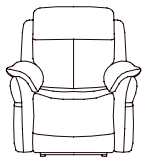

Facebook: FairwayFurniture Instagram: @fairwayfurniture
www.fairwayfurniture.co.uk

HOBART

HOBART

The Hobart modular collection offers modern motion with innovative design touches for the perfect relaxed family suite. Fully customisable with a wide range of pieces and modular configurations, the Hobart allows you to design the sofa that is just right for you. Offering flexibility and endless possibilities, the Hobart has the option of a storage unit with the addition of cup holders, as well as wireless charging.

SOFA, CHAIR & MODULAR COLLECTIONS

Centre Storage Compartment
With cup holders, USB,
Storage & Table
H105 x W33 x D97cm

Chair
Power Recliner
H105 x W104 x D98cm

2 Seater Sofa
Power Recliner
H105 x W165 x D98cm

3 Seater Sofa
Power Recliner
H105 x W226 x D98cm

Footstool
Standard or Storage
H43 x W61 x D61cm

LEFT
HAND
ARM

RIGHT
HAND
ARM

1.5 Seater Section
Power Recliner
H105 x W99 x D98cm

LEFT
HAND
ARM

RIGHT
HAND
ARM

2.5 Seater Section Power
Recliner
H105 x W175 x D98cm

2 Seater Middle Corner Section
H105 x W117 x D117cm

1.5 Seater Middle Section
H105 x W76 x D98cm

COMBINATIONS

Cover

- Leather • Fabric

Options

- Power recliners with USB
- Power recliners with USB, adjustable headrests & lumbar