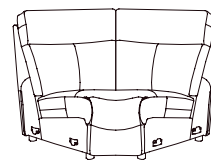

Facebook: FairwayFurniture Instagram: @fairwayfurniture
www.fairwayfurniture.co.uk

HOBART

HOBART

The Hobart modular collection offers modern motion with innovative design touches for the perfect relaxed family suite. Fully customisable with a wide range of pieces and modular configurations, the Hobart allows you to design the sofa that is just right for you. Offering flexibility and endless possibilities, the Hobart has the option of a storage unit with the addition of cup holders, as well as wireless charging.

SOFA, CHAIR & MODULAR COLLECTIONS

Centre Storage Compartment
With cup holders, USB,
Storage & Table
H105 x W33 x D97cm

Chair
Power Recliner
H105 x W104 x D98cm

2 Seater Sofa
Power Recliner
H105 x W165 x D98cm

3 Seater Sofa
Power Recliner
H105 x W226 x D98cm

Footstool
Standard or Storage
H43 x W61 x D61cm

LEFT
HAND
ARM

RIGHT
HAND
ARM

1.5 Seater Section
Power Recliner
H105 x W99 x D98cm

LEFT
HAND
ARM

RIGHT
HAND
ARM

2.5 Seater Section Power
Recliner
H105 x W175 x D98cm

2 Seater Middle Corner Section
H105 x W117 x D117cm

1.5 Seater Middle Section
H105 x W76 x D98cm

COMBINATIONS

Cover

- Leather • Fabric

Options

- Power recliners with USB
- Power recliners with USB, adjustable headrests & lumbar