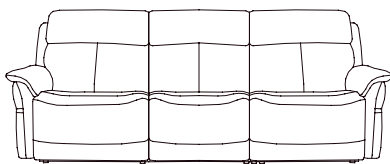

Facebook: FairwayFurniture Instagram: @fairwayfurniture
www.fairwayfurniture.co.uk

HOBART

HOBART

The Hobart modular collection offers modern motion with innovative design touches for the perfect relaxed family suite. Fully customisable with a wide range of pieces and modular configurations, the Hobart allows you to design the sofa that is just right for you. Offering flexibility and endless possibilities, the Hobart has the option of a storage unit with the addition of cup holders, as well as wireless charging.

SOFA, CHAIR & MODULAR COLLECTIONS

Centre Storage Compartment
With cup holders, USB,
Storage & Table
H105 x W33 x D97cm

Chair
Power Recliner
H105 x W104 x D98cm

2 Seater Sofa
Power Recliner
H105 x W165 x D98cm

3 Seater Sofa
Power Recliner
H105 x W226 x D98cm

Footstool
Standard or Storage
H43 x W61 x D61cm

LEFT
HAND
ARM

RIGHT
HAND
ARM

1.5 Seater Section
Power Recliner
H105 x W99 x D98cm

LEFT
HAND
ARM

RIGHT
HAND
ARM

2.5 Seater Section Power
Recliner
H105 x W175 x D98cm

2 Seater Middle Corner Section
H105 x W117 x D117cm

1.5 Seater Middle Section
H105 x W76 x D98cm

COMBINATIONS

Cover

- Leather • Fabric

Options

- Power recliners with USB
- Power recliners with USB, adjustable headrests & lumbar