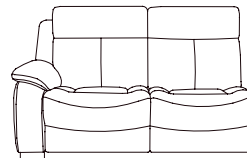

SOFA, CHAIR & MODULAR COLLECTIONS

Centre Storage Compartment
With cup holders, USB,
Storage & Table
H105 x W33 x D97cm

Chair
Power Recliner
H105 x W104 x D98cm

2 Seater Sofa
Power Recliner
H105 x W165 x D98cm

3 Seater Sofa
Power Recliner
H105 x W226 x D98cm

Footstool
Standard or Storage
H43 x W61 x D61cm

LEFT
HAND
ARM

RIGHT
HAND
ARM

1.5 Seater Section
Power Recliner
H105 x W99 x D98cm

LEFT
HAND
ARM

RIGHT
HAND
ARM

2.5 Seater Section Power
Recliner
H105 x W175 x D98cm

2 Seater Middle Corner Section
H105 x W117 x D117cm

1.5 Seater Middle Section
H105 x W76 x D98cm

COMBINATIONS

Cover

- Leather • Fabric

Options

- Power recliners with USB
- Power recliners with USB, adjustable headrests & lumbar