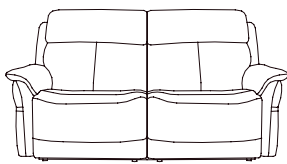

Facebook: FairwayFurniture Instagram: @fairwayfurniture
www.fairwayfurniture.co.uk

HOBART

HOBART

The Hobart modular collection offers modern motion with innovative design touches for the perfect relaxed family suite. Fully customisable with a wide range of pieces and modular configurations, the Hobart allows you to design the sofa that is just right for you. Offering flexibility and endless possibilities, the Hobart has the option of a storage unit with the addition of cup holders, as well as wireless charging.

SOFA, CHAIR & MODULAR COLLECTIONS

Centre Storage Compartment
With cup holders, USB,
Storage & Table
H105 x W33 x D97cm

Chair
Power Recliner
H105 x W104 x D98cm

2 Seater Sofa
Power Recliner
H105 x W165 x D98cm

3 Seater Sofa
Power Recliner
H105 x W226 x D98cm

Footstool
Standard or Storage
H43 x W61 x D61cm

LEFT
HAND
ARM

RIGHT
HAND
ARM

1.5 Seater Section
Power Recliner
H105 x W99 x D98cm

LEFT
HAND
ARM

RIGHT
HAND
ARM

2.5 Seater Section Power
Recliner
H105 x W175 x D98cm

2 Seater Middle Corner Section
H105 x W117 x D117cm

1.5 Seater Middle Section
H105 x W76 x D98cm

COMBINATIONS

Cover

- Leather • Fabric

Options

- Power recliners with USB
- Power recliners with USB, adjustable headrests & lumbar