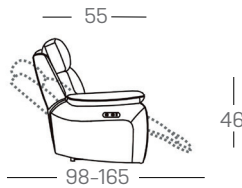

SOFA, CHAIR & MODULAR COLLECTIONS

Centre Storage Compartment
With cup holders, USB,
Storage & Table
H105 x W33 x D97cm

Chair
Power Recliner
H105 x W104 x D98cm

2 Seater Sofa
Power Recliner
H105 x W165 x D98cm

3 Seater Sofa
Power Recliner
H105 x W226 x D98cm

Footstool
Standard or Storage
H43 x W61 x D61cm

LEFT
HAND
ARM

RIGHT
HAND
ARM

1.5 Seater Section
Power Recliner
H105 x W99 x D98cm

LEFT
HAND
ARM

RIGHT
HAND
ARM

2.5 Seater Section Power
Recliner
H105 x W175 x D98cm

2 Seater Middle Corner Section
H105 x W117 x D117cm

1.5 Seater Middle Section
H105 x W76 x D98cm

COMBINATIONS

Cover

- Leather • Fabric

Options

- Power recliners with USB
- Power recliners with USB, adjustable headrests & lumbar