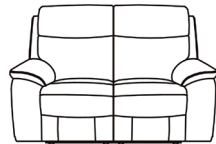

FEELS LIKE
HOME
Collection

EXCLUSIVE TO

FAIRWAY
FURNITURE

FAIRWAY
FURNITURE

Facebook icon FairwayFurniture Instagram icon @fairwayfurniture
www.fairwayfurniture.co.uk

ALBANY

ALBANY

With a high back and fully padded armrests, the Albany offers an easy to live with style coupled with supreme comfort, for the perfect family suite. Featuring Dacron fibre back cushions and padded pocket spring seat interiors, the Albany is supportive yet sumptuous, making it the perfect choice to sink into at the end of a hectic day. The Albany collection can be ordered in a range of sizes to suit your needs, with the choice of an optional adjustable headrest, which allows you to truly customize your reclining experience.

3 Seater Sofa
Power Recliner
H104 x W221 x D98cm

2 Seater Sofa
Power Recliner
H104 x W165 x D98cm

Chair
Power Recliner
H104 x W107 x D98cm

Footstool
Standard or Storage
H43 x W61 x D61cm

COMBINATIONS

- Cover**
• Leather • Fabric
- Options**
• Power recliners with USB, & adjustable headrest
• Power recliners with USB