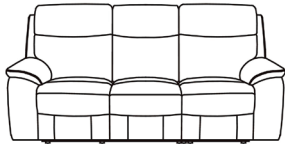

FEELS LIKE
HOME
Collection

EXCLUSIVE TO

FAIRWAY
FURNITURE

FAIRWAY
FURNITURE

Facebook icon FairwayFurniture Instagram icon @fairwayfurniture
www.fairwayfurniture.co.uk

ALBANY

ALBANY

With a high back and fully padded armrests, the Albany offers an easy to live with style coupled with supreme comfort, for the perfect family suite. Featuring Dacron fibre back cushions and padded pocket spring seat interiors, the Albany is supportive yet sumptuous, making it the perfect choice to sink into at the end of a hectic day. The Albany collection can be ordered in a range of sizes to suit your needs, with the choice of an optional adjustable headrest, which allows you to truly customize your reclining experience.

3 Seater Sofa
Power Recliner
H104 x W221 x D98cm

2 Seater Sofa
Power Recliner
H104 x W165 x D98cm

Chair
Power Recliner
H104 x W107 x D98cm

Footstool
Standard or Storage
H43 x W61 x D61cm

COMBINATIONS

- Cover**
• Leather • Fabric
- Options**
• Power recliners with USB, & adjustable headrest
• Power recliners with USB