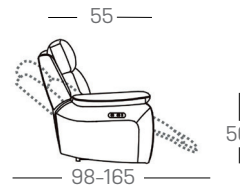

3 Seater Sofa
Power Recliner
H104 x W221 x D98cm

2 Seater Sofa
Power Recliner
H104 x W165 x D98cm

Chair
Power Recliner
H104 x W107 x D98cm

Footstool
Standard or Storage
H43 x W61 x D61cm

COMBINATIONS

- Cover**
• Leather • Fabric
- Options**
• Power recliners with USB, & adjustable headrest
• Power recliners with USB

(NB: All sizes are approximate, and manufacturers may make minor changes to specifications) Please allow tolerance of +/- 25mm (1")

The colour and finishes shown in this leaflet are as accurate as the photography and printing process allow.