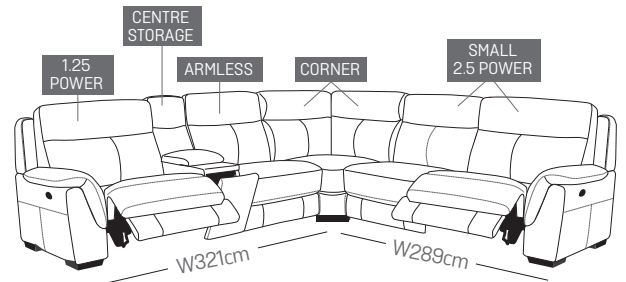

LEFT
HAND
ARM

1.25 Seater Section

Static or Power Recliner
H99xW104xD97cm

RIGHT
HAND
ARM

2 Seater Sofa

Static or Power Recliner
H99xW178xD97cm

LEFT
HAND
ARM

1.5 Seater Section Sofa

Static or Power Recliner
H99xW112xD97cm

RIGHT
HAND
ARM

Small 2.5 Seater Sofa

Static or Power Recliner
H99xW208xD97cm

2.5 Seater Sofa

Static or Power Recliner
H99xW224xD97cm

LEFT
HAND
ARM

RIGHT
HAND
ARM

Small 2.5 Seater Section

Static or Power Recliner
H99xW178xD97cm

LEFT
HAND
ARM

RIGHT
HAND
ARM

2.5 Seater Section

Static Only
H99xW194xD97cm

CORNER GROUP EXAMPLES

Many more combinations available from modular pieces on the left

Corner Group as Displayed

Power Recliners also available in Static
H99 x D97cm

Corner Group opposite to Display

Power Recliners also available in Static
H99 x D97cm

Corner Group

Static also available in Power
H99 x D97cm