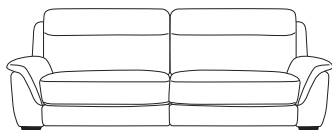

Static or Power Recliner
H99xW118xD97cm

LEFT
HAND
ARM

1 Seater Recliner Section with USB

Static or Power Recliner
H99xW89xD97cm

RIGHT
HAND
ARM

1.25 Seater Armless section

Static or Power Recliner
H99xW74xD97cm

LEFT
HAND
ARM

1.25 Seater Section

Static or Power Recliner
H99xW104xD97cm

RIGHT
HAND
ARM

2 Seater Sofa

Static or Power Recliner
H99xW178xD97cm

LEFT
HAND
ARM

1.5 Seater Section Sofa

Static or Power Recliner
H99xW112xD97cm

RIGHT
HAND
ARM

Small 2.5 Seater Sofa

Static or Power Recliner
H99xW208xD97cm

2.5 Seater Sofa

Static or Power Recliner
H99xW224xD97cm

LEFT
HAND
ARM

RIGHT
HAND
ARM