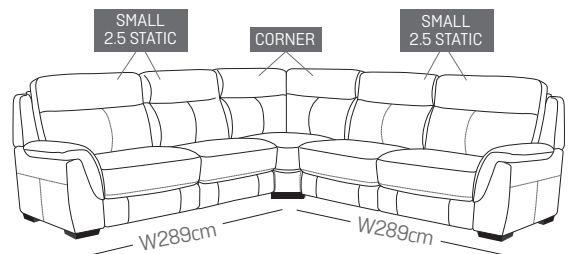

LEFT
HAND
ARM

1.25 Seater Section

Static or Power Recliner
H99xW104xD97cm

RIGHT
HAND
ARM

2 Seater Sofa

Static or Power Recliner
H99xW178xD97cm

LEFT
HAND
ARM

1.5 Seater Section Sofa

Static or Power Recliner
H99xW112xD97cm

RIGHT
HAND
ARM

Small 2.5 Seater Sofa

Static or Power Recliner
H99xW208xD97cm

2.5 Seater Sofa

Static or Power Recliner
H99xW224xD97cm

LEFT
HAND
ARM

RIGHT
HAND
ARM

Small 2.5 Seater Section

Static or Power Recliner
H99xW178xD97cm

LEFT
HAND
ARM

RIGHT
HAND
ARM

2.5 Seater Section

Static Only
H99xW194xD97cm

CORNER GROUP EXAMPLES

Many more combinations available from modular pieces on the left

Corner Group as Displayed

Power Recliners also available in Static
H99 x D97cm

Corner Group opposite to Display

Power Recliners also available in Static
H99 x D97cm

Corner Group

Static also available in Power
H99 x D97cm