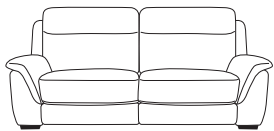

Static or Power Recliner
H99xW118xD97cm

LEFT
HAND
ARM

1 Seater Recliner Section with USB

Static or Power Recliner
H99xW89xD97cm

RIGHT
HAND
ARM

1.25 Seater Armless section

Static or Power Recliner
H99xW74xD97cm

LEFT
HAND
ARM

1.25 Seater Section

Static or Power Recliner
H99xW104xD97cm

RIGHT
HAND
ARM

2 Seater Sofa

Static or Power Recliner
H99xW178xD97cm

LEFT
HAND
ARM

1.5 Seater Section Sofa