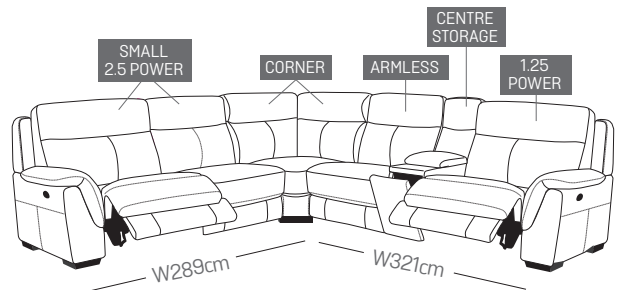

LEFT
HAND
ARM

1.25 Seater Section

Static or Power Recliner
H99xW104xD97cm

RIGHT
HAND
ARM

2 Seater Sofa

Static or Power Recliner
H99xW178xD97cm

LEFT
HAND
ARM

1.5 Seater Section Sofa

Static or Power Recliner
H99xW112xD97cm

RIGHT
HAND
ARM

Small 2.5 Seater Sofa

Static or Power Recliner
H99xW208xD97cm

2.5 Seater Sofa

Static or Power Recliner
H99xW224xD97cm

LEFT
HAND
ARM

RIGHT
HAND
ARM

Small 2.5 Seater Section

Static or Power Recliner
H99xW178xD97cm

LEFT
HAND
ARM

RIGHT
HAND
ARM

2.5 Seater Section

Static Only
H99xW194xD97cm

CORNER GROUP EXAMPLES

Many more combinations available from modular pieces on the left

Corner Group as Displayed

Power Recliners also available in Static
H99 x D97cm

Corner Group opposite to Display

Power Recliners also available in Static
H99 x D97cm

Corner Group

Static also available in Power
H99 x D97cm