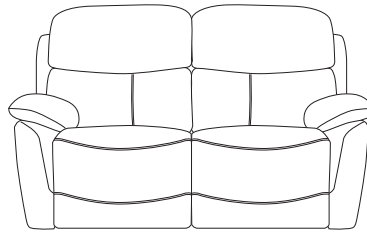

FEELS LIKE
HOME
Collection

EXCLUSIVE TO

FAIRWAY
FURNITURE

FAIRWAY
FURNITURE

[f FairwayFurniture](#) [@fairwayfurniture](#)
www.fairwayfurniture.co.uk

LATON

LATON

The Laton sofa collection offers an inviting curved design, with a padded back and soft cushioned arms for the ultimate relaxing suite. Available to order in a choice of fabrics, leathers & sizes, with the option of manual, power or power recliners with adjustable headrest & lumbar for the ultimate seating position

3 Seater Sofa
H102 x W217 x D102cm

2 Seater Sofa
H102 x W164 x D102cm

Chair
H102 x W103 x D102cm

COMBINATIONS

Cover

- Fabric
- Leather

Options

- Manual Recliners
- Power Recliners
- Power Recliners with Adjustable headrest & Lumbar