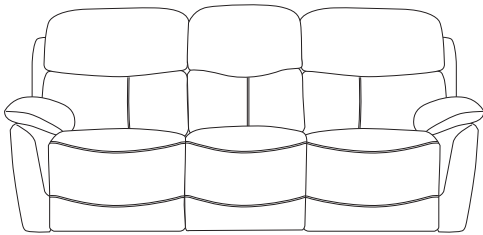

FEELS LIKE
HOME
Collection

EXCLUSIVE TO

FAIRWAY
FURNITURE

FAIRWAY
FURNITURE

[f FairwayFurniture](#) [@fairwayfurniture](#)
www.fairwayfurniture.co.uk

LATON

LATON

The Laton sofa collection offers an inviting curved design, with a padded back and soft cushioned arms for the ultimate relaxing suite. Available to order in a choice of fabrics, leathers & sizes, with the option of manual, power or power recliners with adjustable headrest & lumbar for the ultimate seating position

3 Seater Sofa
H102 x W217 x D102cm

2 Seater Sofa
H102 x W164 x D102cm

Chair
H102 x W103 x D102cm

COMBINATIONS

Cover

- Fabric
- Leather

Options

- Manual Recliners
- Power Recliners
- Power Recliners with Adjustable headrest & Lumbar