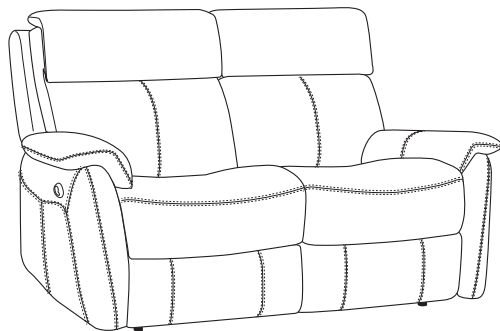

TORONTO

TORONTO

The Toronto sofa collection offers a stylish design with classic features, making it a perfect choice for both the traditional or more contemporary home. Available to order as either static pieces or with a power recliner & USB, all featuring a pocket sprung quality seat interior for added support & comfort. The Toronto is available to order in a choice of stunning fabrics and leathers, helping you to update your living room with ease.

FASTER DELIVERY AVAILABLE ON ALL PIECES IN FAWN LEATHER
(please ask for further details in store)

FABRIC – No stitching detail

LEATHER – With stitching detail

COMBINATIONS

Cover

- Leather
- Fabric

Options

- Static
- Power recliner with USB

Arm Chair
H99 x W99 x D100cm

Arm Chair
H99 x W99 x D100cm

2 Seater Sofa
H99 x W158 x D100cm

2 Seater Sofa
H99 x W158 x D100cm

3 Seater Sofa
H99 x W217 x D100cm

3 Seater Sofa
H99 x W217 x D100cm

Footstool
W55 x D55cm