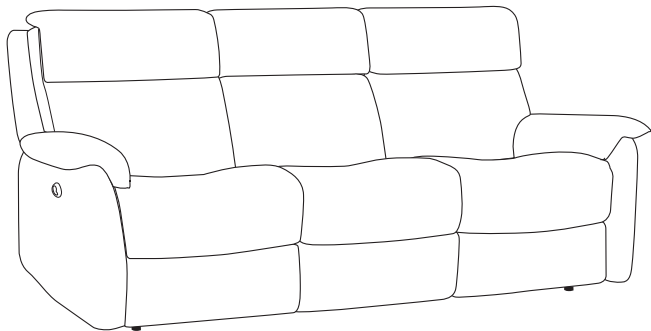

TORONTO

TORONTO

The Toronto sofa collection offers a stylish design with classic features, making it a perfect choice for both the traditional or more contemporary home. Available to order as either static pieces or with a power recliner & USB, all featuring a pocket sprung quality seat interior for added support & comfort. The Toronto is available to order in a choice of stunning fabrics and leathers, helping you to update your living room with ease.

FASTER DELIVERY AVAILABLE ON ALL PIECES IN FAWN LEATHER
(please ask for further details in store)

FABRIC – No stitching detail

LEATHER – With stitching detail

COMBINATIONS

Cover

- Leather
- Fabric

Options

- Static
- Power recliner with USB

Arm Chair
H99 x W99 x D100cm

Arm Chair
H99 x W99 x D100cm

2 Seater Sofa
H99 x W158 x D100cm

2 Seater Sofa
H99 x W158 x D100cm

3 Seater Sofa
H99 x W217 x D100cm

3 Seater Sofa
H99 x W217 x D100cm

Footstool
W55 x D55cm