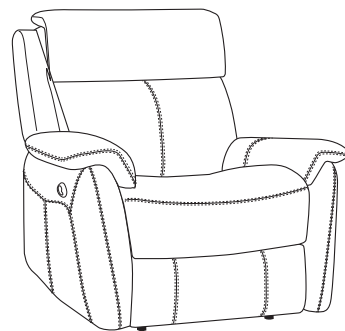

TORONTO

TORONTO

The Toronto sofa collection offers a stylish design with classic features, making it a perfect choice for both the traditional or more contemporary home. Available to order as either static pieces or with a power recliner & USB, all featuring a pocket sprung quality seat interior for added support & comfort. The Toronto is available to order in a choice of stunning fabrics and leathers, helping you to update your living room with ease.

FASTER DELIVERY AVAILABLE ON ALL PIECES IN FAWN LEATHER
(please ask for further details in store)

FABRIC – No stitching detail

LEATHER – With stitching detail

COMBINATIONS

Cover

- Leather
- Fabric

Options

- Static
- Power recliner with USB

Arm Chair
H99 x W99 x D100cm

Arm Chair
H99 x W99 x D100cm

2 Seater Sofa
H99 x W158 x D100cm

2 Seater Sofa
H99 x W158 x D100cm

3 Seater Sofa
H99 x W217 x D100cm

3 Seater Sofa
H99 x W217 x D100cm

Footstool
W55 x D55cm