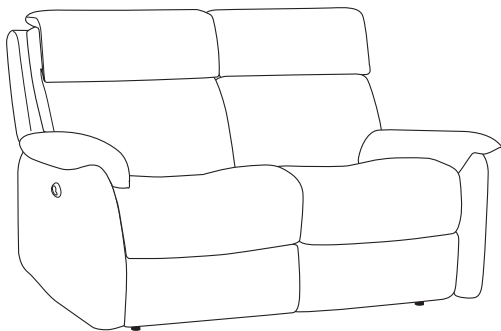

TORONTO

TORONTO

The Toronto sofa collection offers a stylish design with classic features, making it a perfect choice for both the traditional or more contemporary home. Available to order as either static pieces or with a power recliner & USB, all featuring a pocket sprung quality seat interior for added support & comfort. The Toronto is available to order in a choice of stunning fabrics and leathers, helping you to update your living room with ease.

FASTER DELIVERY AVAILABLE ON ALL PIECES IN FAWN LEATHER
(please ask for further details in store)

FABRIC – No stitching detail

LEATHER – With stitching detail

COMBINATIONS

Cover

- Leather
- Fabric

Options

- Static
- Power recliner with USB

Arm Chair
H99 x W99 x D100cm

Arm Chair
H99 x W99 x D100cm

2 Seater Sofa
H99 x W158 x D100cm

2 Seater Sofa
H99 x W158 x D100cm

3 Seater Sofa
H99 x W217 x D100cm

3 Seater Sofa
H99 x W217 x D100cm

Footstool
W55 x D55cm