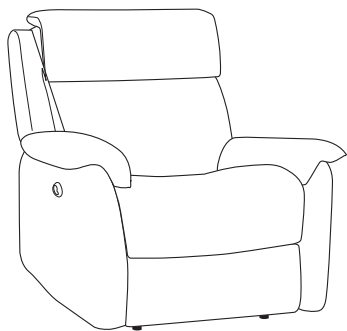

TORONTO

TORONTO

The Toronto sofa collection offers a stylish design with classic features, making it a perfect choice for both the traditional or more contemporary home. Available to order as either static pieces or with a power recliner & USB, all featuring a pocket sprung quality seat interior for added support & comfort. The Toronto is available to order in a choice of stunning fabrics and leathers, helping you to update your living room with ease.

FASTER DELIVERY AVAILABLE ON ALL PIECES IN FAWN LEATHER
(please ask for further details in store)

FABRIC – No stitching detail

LEATHER – With stitching detail

COMBINATIONS

Cover

- Leather
- Fabric

Options

- Static
- Power recliner with USB

Arm Chair
H99 x W99 x D100cm

Arm Chair
H99 x W99 x D100cm

2 Seater Sofa
H99 x W158 x D100cm

2 Seater Sofa
H99 x W158 x D100cm

3 Seater Sofa
H99 x W217 x D100cm

3 Seater Sofa
H99 x W217 x D100cm

Footstool
W55 x D55cm