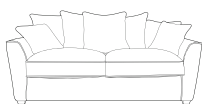

**Corner Group - Chaise  
Two Piece (P-LFC-R2)**  
H97 x W278 x L250cm  
D98cm (front to back)

**Corner Group - Large  
Three Piece (L2-CO-R2)**  
H97 x W278 x L278cm  
D98cm (front to back)

**Corner Group- Small Three  
Piece (L1-CO-R1)**  
H97 x W194 x L194cm  
D98cm (front to back)

## PILLOW BACK

**Four Seater (Split)**  
H97 x W256 x D98cm

**Three Seater**  
H97 x W205 x D98cm

**Two Seater**  
H97 x W178 x D98cm

**Armless Unit**  
H97 x W80 x D98cm

**Corner Group  
Three Piece (L2-CO-R1)**  
H97 x W278 x L194cm  
D98cm (front to back)