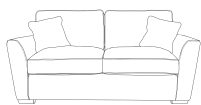

[www.fairwayfurniture.co.uk](http://www.fairwayfurniture.co.uk)

The colour and finishes shown in this leaflet are as accurate as the photography and printing process allow.

**FAIRWAY**  
FURNITURE

Facebook: FairwayFurniture Instagram: @fairwayfurniture  
[www.fairwayfurniture.co.uk](http://www.fairwayfurniture.co.uk)

# FANTASIA

With traditional styling and supreme comfort, the Fantasia collection is a fantastic way to update your living room. Available as either a classic back, or a luxurious pillow back sofa for a more relaxed feel. With high padded arms and deep seats, you can relax in comfort without compromising on style.

## STANDARD BACK

**Four Seater (Split)**  
H97 x W256 x D98cm

**Three Seater**  
H97 x W205 x D98cm

**Two Seater**  
H97 x W178 x D98cm

**Love Chair**  
H97 x W135 x D98cm

**Chair**  
H97 x W105 x D98cm

2 SEATER  
IN STOCK