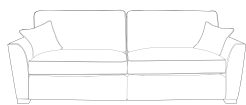

[www.fairwayfurniture.co.uk](http://www.fairwayfurniture.co.uk)

The colour and finishes shown in this leaflet are as accurate as the photography and printing process allow.

**FAIRWAY**  
FURNITURE

Facebook: FairwayFurniture Instagram: @fairwayfurniture  
[www.fairwayfurniture.co.uk](http://www.fairwayfurniture.co.uk)

## STANDARD BACK

**Four Seater (Split)**  
H97 x W256 x D98cm

**Three Seater**  
H97 x W205 x D98cm

**Two Seater**  
H97 x W178 x D98cm

**Love Chair**  
H97 x W135 x D98cm

**Chair**  
H97 x W105 x D98cm

2 SEATER  
IN STOCK

### Two Seater Sofa Bed

H97 x W174 x D98cm  
(Extended 226cm)

Deluxe Mattress: W114 x L183cm

### Three Seater Sofa Bed

H97 x W194 x D98cm  
(Extended 226cm)

Deluxe Mattress: W132 x L183cm