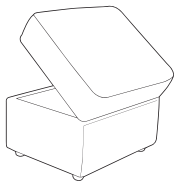

Three Seater
H:96 x W:212 x D:97cm

Two Seater
H:96 x W:184 x D:97cm

Chair
H:96 x W:107 x D:97

Armless Unit
H:96 x W:80 x D:97cm

Storage Stool
Standard or Storage
H:45 x W:63 x D:50cm

Corner Group (Three Piece)
(L2-C0-R1)
H:96 x W:298 x L:212cm
D:97cm (front to back)

- 2 per corner group
 - 2 per sofa
 - 1 per chair
- (in a choice of fabrics)

Corner Group (Three Piece)
(L1-C0-R2)
H:96 x W:212 x L:298cm
D:97cm (front to back)