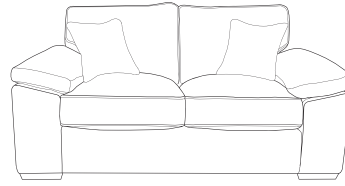

FAIRWAY
FURNITURE

FairwayFurniture @fairwayonline
www.fairwayfurniture.co.uk

DEXTER

DEXTER

The Dexter collection, with its deep seats and padded arms, is fantastically comfortable as well as stylish. High quality sprung seats with "Extraflex" foam and fibre topped seat cushions which provides you both softness and support.

Three Seater
H:96 x W:212 x D:97cm

Two Seater
H:96 x W:184 x D:97cm

Chair
H:96 x W:107 x D:97

Armless Unit
H:96 x W:80 x D:97cm

Storage Stool
Standard or Storage
H:45 x W:63 x D:50cm

Corner Group (Three Piece)
(L2-C0-R1)
H:96 x W:298 x L:212cm
D:97cm (front to back)

COMBINATIONS

Cover

- Fabric only

Feet

- Beech (light)
- Mid Oak
- Brown (dark)

Configuration

- Corner groups
- Sofas & chairs

Scatters

- 2 per corner group
 - 2 per sofa
 - 1 per chair
- (in a choice of fabrics)

Corner Group (Three Piece)
(L1-C0-R2)
H:96 x W:212 x L:298cm
D:97cm (front to back)