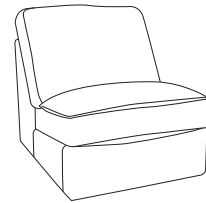

FAIRWAY
FURNITURE

FairwayFurniture @fairwayonline
www.fairwayfurniture.co.uk

DEXTER

DEXTER

The Dexter collection, with its deep seats and padded arms, is fantastically comfortable as well as stylish. High quality sprung seats with "Extraflex" foam and fibre topped seat cushions which provides you both softness and support.

Three Seater
H:96 x W:212 x D:97cm

Two Seater
H:96 x W:184 x D:97cm

Chair
H:96 x W:107 x D:97

Armless Unit
H:96 x W:80 x D:97cm

Storage Stool
Standard or Storage
H:45 x W:63 x D:50cm

Corner Group (Three Piece)
(L2-C0-R1)
H:96 x W:298 x L:212cm
D:97cm (front to back)

- 2 per corner group
 - 2 per sofa
 - 1 per chair
- (in a choice of fabrics)

Corner Group (Three Piece)
(L1-C0-R2)
H:96 x W:212 x L:298cm
D:97cm (front to back)