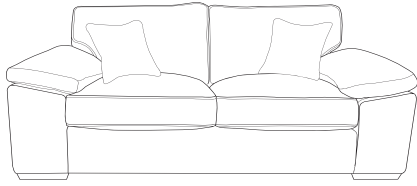

FAIRWAY
FURNITURE

FairwayFurniture @fairwayonline
www.fairwayfurniture.co.uk

DEXTER

DEXTER

The Dexter collection, with its deep seats and padded arms, is fantastically comfortable as well as stylish. High quality sprung seats with "Extraflex" foam and fibre topped seat cushions which provides you both softness and support.

Three Seater
H:96 x W:212 x D:97cm

Two Seater
H:96 x W:184 x D:97cm

Chair
H:96 x W:107 x D:97

Armless Unit
H:96 x W:80 x D:97cm

Storage Stool
Standard or Storage
H:45 x W:63 x D:50cm

Corner Group (Three Piece)
(L2-C0-R1)
H:96 x W:298 x L:212cm
D:97cm (front to back)

COMBINATIONS

Cover

- Fabric only

Feet

- Beech (light)
- Mid Oak
- Brown (dark)

Configuration

- Corner groups
- Sofas & chairs

Scatters

- 2 per corner group
 - 2 per sofa
 - 1 per chair
- (in a choice of fabrics)

Corner Group (Three Piece)
(L1-C0-R2)
H:96 x W:212 x L:298cm
D:97cm (front to back)