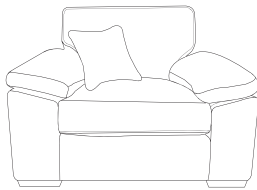

FAIRWAY
FURNITURE

FairwayFurniture @fairwayonline
www.fairwayfurniture.co.uk

DEXTER

DEXTER

The Dexter collection, with its deep seats and padded arms, is fantastically comfortable as well as stylish. High quality sprung seats with "Extraflex" foam and fibre topped seat cushions which provides you both softness and support.

Three Seater
H:96 x W:212 x D:97cm

Two Seater
H:96 x W:184 x D:97cm

Chair
H:96 x W:107 x D:97

Armless Unit
H:96 x W:80 x D:97cm

Storage Stool
Standard or Storage
H:45 x W:63 x D:50cm

Corner Group (Three Piece)
(L2-C0-R1)
H:96 x W:298 x L:212cm
D:97cm (front to back)

- 2 per corner group
 - 2 per sofa
 - 1 per chair
- (in a choice of fabrics)

Corner Group (Three Piece)
(L1-C0-R2)
H:96 x W:212 x L:298cm
D:97cm (front to back)