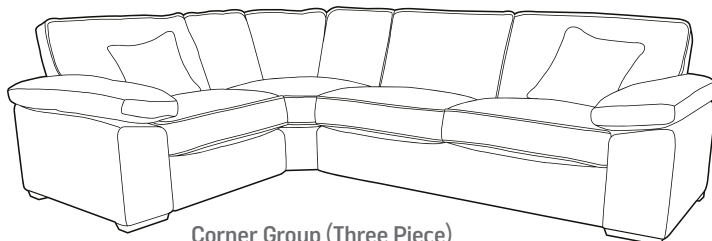

FAIRWAY
FURNITURE

FairwayFurniture @fairwayonline
www.fairwayfurniture.co.uk

DEXTER

DEXTER

The Dexter collection, with its deep seats and padded arms, is fantastically comfortable as well as stylish. High quality sprung seats with "Extraflex" foam and fibre topped seat cushions which provides you both softness and support.

Three Seater
H:96 x W:212 x D:97cm

Two Seater
H:96 x W:184 x D:97cm

Chair
H:96 x W:107 x D:97

Armless Unit
H:96 x W:80 x D:97cm

Storage Stool
Standard or Storage
H:45 x W:63 x D:50cm

Corner Group (Three Piece)
(L2-C0-R1)
H:96 x W:298 x L:212cm
D:97cm (front to back)

COMBINATIONS

Cover

- Fabric only

Feet

- Beech (light)
- Mid Oak
- Brown (dark)

Configuration

- Corner groups
- Sofas & chairs

Scatters

- 2 per corner group
 - 2 per sofa
 - 1 per chair
- (in a choice of fabrics)

Corner Group (Three Piece)
(L1-C0-R2)
H:96 x W:212 x L:298cm
D:97cm (front to back)