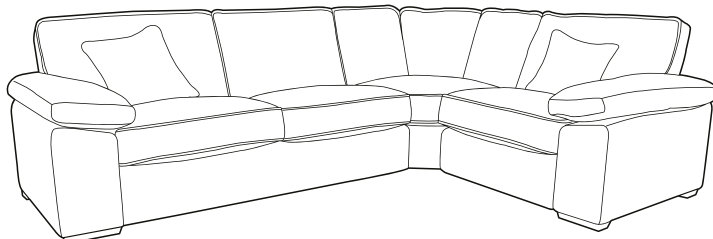

FAIRWAY
FURNITURE

FairwayFurniture @fairwayonline
www.fairwayfurniture.co.uk

DEXTER

DEXTER

The Dexter collection, with its deep seats and padded arms, is fantastically comfortable as well as stylish. High quality sprung seats with "Extraflex" foam and fibre topped seat cushions which provides you both softness and support.

Three Seater
H:96 x W:212 x D:97cm

Two Seater
H:96 x W:184 x D:97cm

Chair
H:96 x W:107 x D:97

Armless Unit
H:96 x W:80 x D:97cm

Storage Stool
Standard or Storage
H:45 x W:63 x D:50cm

Corner Group (Three Piece)
(L2-C0-R1)
H:96 x W:298 x L:212cm
D:97cm (front to back)

COMBINATIONS

Cover

- Fabric only

Feet

- Beech (light)
- Mid Oak
- Brown (dark)

Configuration

- Corner groups
- Sofas & chairs

Scatters

- 2 per corner group
 - 2 per sofa
 - 1 per chair
- (in a choice of fabrics)

Corner Group (Three Piece)
(L1-C0-R2)
H:96 x W:212 x L:298cm
D:97cm (front to back)