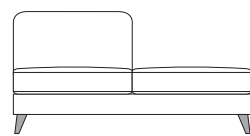

Beech

Black

Scatters

• Various sizes
(optional extra)

Dimensions on all pieces:- Height: 89cm x Depth:103cm (Width indicated by model number below line drawing)

252S0FA

231PL

231PR

160AL

182S0FA

161PL

161PR

140AL

87CHAIRSA

132CHAIR

111PL

180AFL

180AFR

140AFL

140AFR

98 98 SQUARE CORNER

90

102

FOOTSTOOL