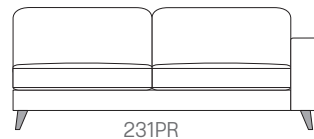

Beech

Black

Scatters

• Various sizes
(optional extra)

Dimensions on all pieces:- Height: 89cm x Depth:103cm (Width indicated by model number below line drawing)

252S0FA

231PL

231PR