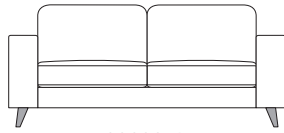

THORNBURY

The Thornbury collection offers a complete modular range, allowing you to create your dream suite. The Thornbury boasts deeply inviting seats, premium back cushions and discreet wooden legs for a clean, uncluttered finish. The Thornbury is available to order online in a select choice of fabrics, with the full extensive fabric range available to view and order in store.

COMBINATIONS

Cover

• Fabric only
wide selection available in store
(prices may vary)

Options

• 4 sofas • 2 chairs • 3 stools
• Selection of modular pieces
(various sizes available)

Wood Feet

Oak

Dark Brown

Beech

Black

Scatters

• Various sizes
(optional extra)

Dimensions on all pieces:- Height: 89cm x Depth:103cm (Width indicated by model number below line drawing)

202S0FA

FOOTSTOOL

SCATTER CUSHIONS:

(NB: All sizes are approximate, and manufacturers may make minor changes to specifications) Please allow tolerance of +/- 25mm (1")