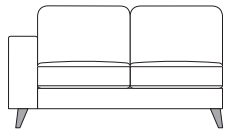

Beech

Black

Scatters

• Various sizes
(optional extra)

Dimensions on all pieces:- Height: 89cm x Depth:103cm (Width indicated by model number below line drawing)

252S0FA

231PL

231PR

210AL

222S0FA

201PL

201PR

180AL

202S0FA

181PL

181PR

160AL

182S0FA

161PL

161PR

140AL

87CHAIRSA

132CHAIR

111PL