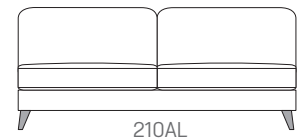

Beech

Black

Scatters

• Various sizes
(optional extra)

Dimensions on all pieces:- Height: 89cm x Depth:103cm (Width indicated by model number below line drawing)

252S0FA

231PL

231PR