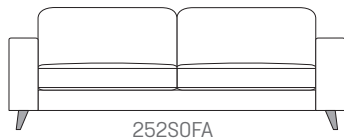

Beech

Black

Scatters

• Various sizes
(optional extra)

Dimensions on all pieces:- Height: 89cm x Depth:103cm (Width indicated by model number below line drawing)

252S0FA

231PL

231PR