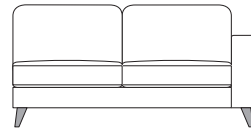

THORNBURY

The Thornbury collection offers a complete modular range, allowing you to create your dream suite. The Thornbury boasts deeply inviting seats, premium back cushions and discreet wooden legs for a clean, uncluttered finish. The Thornbury is available to order online in a select choice of fabrics, with the full extensive fabric range available to view and order in store.

COMBINATIONS

Cover

• Fabric only
wide selection available in store
(prices may vary)

Options

• 4 sofas • 2 chairs • 3 stools
• Selection of modular pieces
(various sizes available)

Wood Feet

Oak

Dark Brown

Beech

Black

Scatters

• Various sizes
(optional extra)

Dimensions on all pieces:- Height: 89cm x Depth:103cm (Width indicated by model number below line drawing)

181PR

FOOTSTOOL

SCATTER CUSHIONS:

(NB: All sizes are approximate, and manufacturers may make minor changes to specifications) Please allow tolerance of +/- 25mm (1")