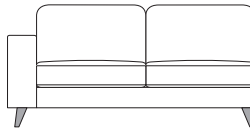

THORNBURY

The Thornbury collection offers a complete modular range, allowing you to create your dream suite. The Thornbury boasts deeply inviting seats, premium back cushions and discreet wooden legs for a clean, uncluttered finish. The Thornbury is available to order online in a select choice of fabrics, with the full extensive fabric range available to view and order in store.

COMBINATIONS

Cover

• Fabric only
wide selection available in store
(prices may vary)

Options

• 4 sofas • 2 chairs • 3 stools
• Selection of modular pieces
(various sizes available)

Wood Feet

Oak

Dark Brown

Beech

Black

Scatters

• Various sizes
(optional extra)

Dimensions on all pieces:- Height: 89cm x Depth:103cm (Width indicated by model number below line drawing)

181PL

FOOTSTOOL

SCATTER CUSHIONS:

(NB: All sizes are approximate, and manufacturers may make minor changes to specifications) Please allow tolerance of +/- 25mm (1")