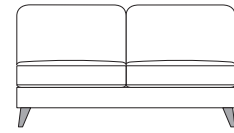

Beech

Black

Scatters

• Various sizes
(optional extra)

Dimensions on all pieces:- Height: 89cm x Depth:103cm (Width indicated by model number below line drawing)

252S0FA

231PL

231PR

160AL

182S0FA

161PL

161PR

140AL

87CHAIRSA

132CHAIR

111PL