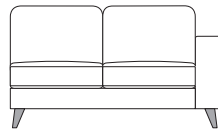

Beech

Black

Scatters

• Various sizes
(optional extra)

Dimensions on all pieces:- Height: 89cm x Depth:103cm (Width indicated by model number below line drawing)

252S0FA

231PL

231PR

160AL

182S0FA

161PL

161PR

140AL

87CHAIRSA

132CHAIR

111PL