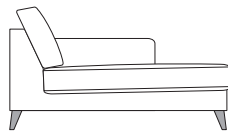

THORNBURY

The Thornbury collection offers a complete modular range, allowing you to create your dream suite. The Thornbury boasts deeply inviting seats, premium back cushions and discreet wooden legs for a clean, uncluttered finish. The Thornbury is available to order online in a select choice of fabrics, with the full extensive fabric range available to view and order in store.

COMBINATIONS

Cover

• Fabric only
wide selection available in store
(prices may vary)

Options

• 4 sofas • 2 chairs • 3 stools
• Selection of modular pieces
(various sizes available)

Wood Feet

Oak

Dark Brown

Beech

Black

Scatters

• Various sizes
(optional extra)

Dimensions on all pieces:- Height: 89cm x Depth:103cm (Width indicated by model number below line drawing)

157

FOOTSTOOL

SCATTER CUSHIONS:

(NB: All sizes are approximate, and manufacturers may make minor changes to specifications) Please allow tolerance of +/- 25mm (1")