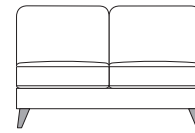

Beech

Black

Scatters

• Various sizes
(optional extra)

Dimensions on all pieces:- Height: 89cm x Depth:103cm (Width indicated by model number below line drawing)

252S0FA

231PL

231PR

160AL

182S0FA

161PL

161PR

140AL

87CHAIRSA

132CHAIR

111PL