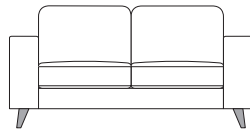

Beech

Black

Scatters

• Various sizes
(optional extra)

Dimensions on all pieces:- Height: 89cm x Depth:103cm (Width indicated by model number below line drawing)

252S0FA

231PL

231PR

160AL

182S0FA

161PL

161PR

140AL

87CHAIRSA

132CHAIR

111PL