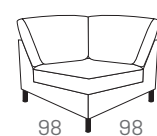

Beech

Black

Scatters

• Various sizes
(optional extra)

Dimensions on all pieces:- Height: 89cm x Depth:103cm (Width indicated by model number below line drawing)

252S0FA

231PL

231PR

160AL

182S0FA

161PL

161PR

140AL

87CHAIRSA

132CHAIR

111PL

180AFL

180AFR

140AFL

140AFR

98 98 SQUARE CORNER

90

102

FOOTSTOOL