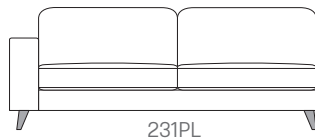

Beech

Black

Scatters

• Various sizes
(optional extra)

Dimensions on all pieces:- Height: 89cm x Depth:103cm (Width indicated by model number below line drawing)

252S0FA

231PL

231PR