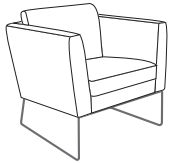

FEELS LIKE
HOME
Collection

EXCLUSIVE TO

FAIRWAY
FURNITURE

FAIRWAY
FURNITURE

[f FairwayFurniture](#) [@fairwayfurniture](#)
www.fairwayfurniture.co.uk

FIGARO

FIGARO

The Figaro sofa collection offers a simple and elegant silhouette with a compact design, perfect for the modern home. Evoking a light and airy feel, the Figaro is available in a range of sofa sizes to enable you to create your ideal suite. The Figaro is both stylish and comfortable, and can be customised in a range of fabrics to suit your tastes.

Archie Accent Chair
H82 x W72 x D80cm

COMBINATIONS

Cover • Fabric only wide selection available in store (prices may vary)

Wooden Feet • Oak  • Dark Brown  • Beech  • Black Wood 

Scatters • Optional Extra **Archie Feet** • Chrome • Black Metal

Slot in Headrest • Choice of 60cm/70cm width (optional extra to fit any item)

Triangular Footstool
H75 x D75cm

Large Sofa
H85 x W192 x D99cm

Medium Sofa
H85 x W167 x D99cm

Small Sofa
H85 x W138 x D99cm

Chair
H85 x W82 x D99cm