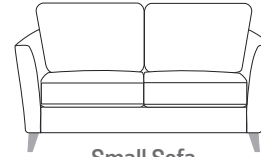

Slot in Headrest • Choice of 60cm/70cm width (optional extra to fit any item)

Triangular Footstool
H75 x D75cm

Large Sofa
H85 x W192 x D99cm

Medium Sofa
H85 x W167 x D99cm

Small Sofa
H85 x W138 x D99cm

Chair
H85 x W82 x D99cm

(NB: All sizes are approximate, and manufacturers may make minor changes to specifications) Please allow tolerance of +/- 25mm (1")
The colour and finishes shown in this leaflet are as accurate as the photography and printing process allow.