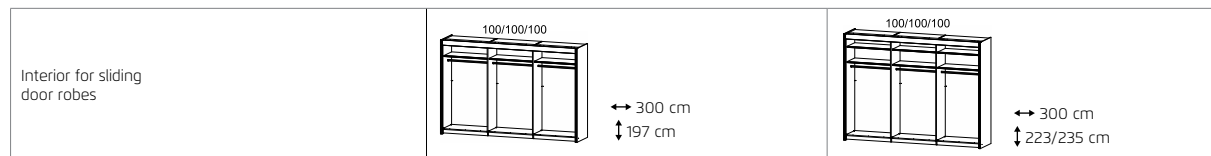

1	COL. CODE	FRONT VARIATION ▶	COLOUR
FRONT/CARCASE COLOUR ▼			Front in carcase colour
Sonoma oak colour			AN666
Artisan oak colour			A8086
Alpine white			A8016
Silk grey			A8026

2 HANDLE STRIPS ▶ CARCASE COLOUR

3	Width in cm	300	300	300					
SLIDING DOOR ROBES	Depth 65 cm								
	Description	3-door	3-door, 1 mirror door	3-door, 3 mirror doors					
	Carcase division (cm)	100|100|100	100|100|100	100|100|100					
HEIGHT 197 CM	▼ Art. no.	▼ Price	...	...	HEIGHT 197 CM				
Colour	3113		2113		2114				
HEIGHT 223 CM	▼ Art. no.	▼ Price	...	...	HEIGHT 223 CM				
Colour	4113		5113		5114				
HEIGHT 235 CM	▼ Art. no.	▼ Price	...	...	HEIGHT 235 CM				
Colour	1113		1133		1134