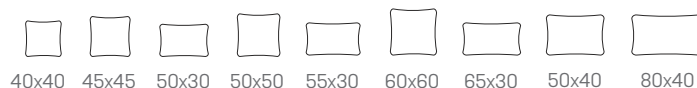

SCATTER CUSHIONS:

(NB: All sizes are approximate, and manufacturers may make minor changes to specifications) Please allow tolerance of +/- 25mm (1")