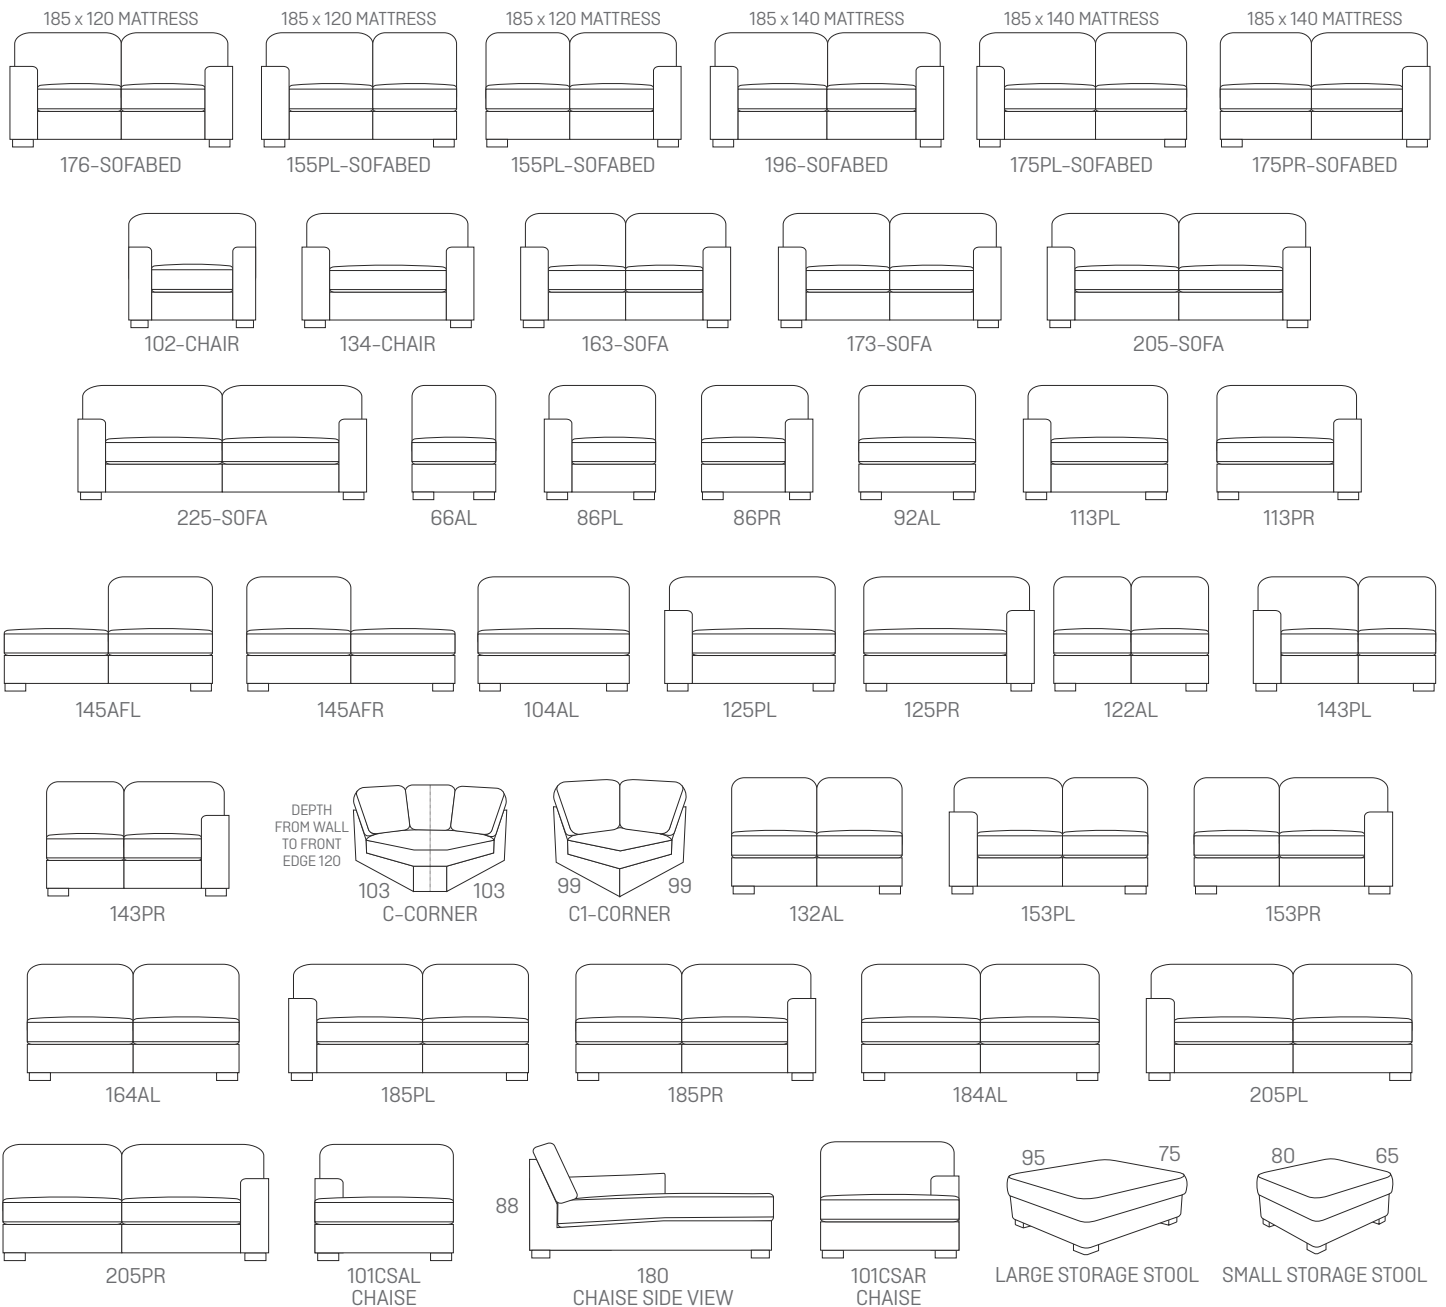

### Options

- 4 sofas • 2 sofabeds
- 2 chairs • 2 stools
- Selection of modular pieces (various sizes available)

### Scatters

- Various sizes (optional extra)

### Slot in Headrest

- Choice of 60cm / 70cm width (optional extra to fit any item)

Dimensions on all pieces:- Height: 88cm x Depth:103cm (Width indicated by model number below line drawing)