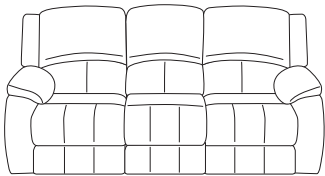

FEELS LIKE  
**HOME**  
*Collection*

EXCLUSIVE TO

**FAIRWAY**  
FURNITURE

**FAIRWAY**  
FURNITURE

Facebook icon FairwayFurniture Instagram icon @fairwayfurniture  
[www.fairwayfurniture.co.uk](http://www.fairwayfurniture.co.uk)

# SOLO

The Solo collection, with its deeply padded back and elegant low arms, is a fantastic way to update your living room. Available as either a power or manual recliner, you can adjust the seat position so you can recline in comfort. The Solo collection is available to order in a large selection of fabrics and leathers. With a matching footstool to complete the look.

**Three Seater Sofa**  
H103 x W211 x D99cm

**Two Seater Sofa**  
H103 x W155 x D99cm

**Chair**  
H103 x W99 x D99cm

**Footstool**  
Standard or Storage  
H43 x W61 x D61cm