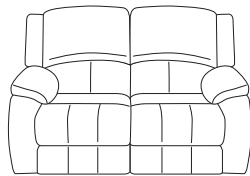

FEELS LIKE  
**HOME**  
*Collection*

EXCLUSIVE TO

**FAIRWAY**  
FURNITURE

**FAIRWAY**  
FURNITURE

Facebook icon FairwayFurniture Instagram icon @fairwayfurniture  
[www.fairwayfurniture.co.uk](http://www.fairwayfurniture.co.uk)

# SOLO

The Solo collection, with its deeply padded back and elegant low arms, is a fantastic way to update your living room. Available as either a power or manual recliner, you can adjust the seat position so you can recline in comfort. The Solo collection is available to order in a large selection of fabrics and leathers. With a matching footstool to complete the look.

**Three Seater Sofa**  
H103 x W211 x D99cm

**Two Seater Sofa**  
H103 x W155 x D99cm

**Chair**  
H103 x W99 x D99cm

**Footstool**  
Standard or Storage  
H43 x W61 x D61cm