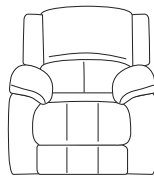

# SOLO

The Solo collection, with its deeply padded back and elegant low arms, is a fantastic way to update your living room. Available as either a power or manual recliner, you can adjust the seat position so you can recline in comfort. The Solo collection is available to order in a large selection of fabrics and leathers. With a matching footstool to complete the look.

**Three Seater Sofa**  
H103 x W211 x D99cm

**Two Seater Sofa**  
H103 x W155 x D99cm

**Chair**  
H103 x W99 x D99cm

**Footstool**  
Standard or Storage  
H43 x W61 x D61cm