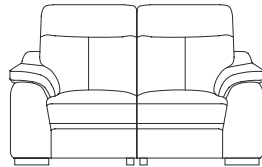

FAIRWAY
FURNITURE

Facebook icon FairwayFurniture Instagram icon @fairwayfurniture
www.fairwayfurniture.co.uk

LULU

LULU

The Lulu is a streamlined, modern collection, perfect for those who favour the more contemporary style. With sharp clean lines, a high channel set back and slim tailored arms, the Lulu is available as a manual recliner or as a full power adjustable recliner, so you can find your ultimate seating position. Featuring an easy-to-use button recliner with built in USB, the headrest can also be adjusted to suit your needs, for a dream seating experience.

2.5 Seater Sofa

Manual or Power
H104 x W211 x D99cm

2 Seater Sofa

Manual or Power
H104 x W178 x D99cm

Chair

Manual or Power
H104 x W112 x D99cm

COMBINATIONS

Cover

- Leather • Fabric

Options

- Manual recliners
- Power recliners with USB
- Power recliners with USB & adjustable headrests

Footstool

Standard or Storage
H43 x W61 x D61cm

(NB: All sizes are approximate, and manufacturers may make minor changes to specifications) Please allow tolerance of +/- 25mm (1")