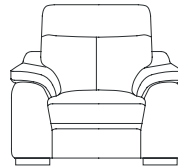

FAIRWAY
FURNITURE

Facebook icon FairwayFurniture Instagram icon @fairwayfurniture
www.fairwayfurniture.co.uk

LULU

LULU

The Lulu is a streamlined, modern collection, perfect for those who favour the more contemporary style. With sharp clean lines, a high channel set back and slim tailored arms, the Lulu is available as a manual recliner or as a full power adjustable recliner, so you can find your ultimate seating position. Featuring an easy-to-use button recliner with built in USB, the headrest can also be adjusted to suit your needs, for a dream seating experience.

2.5 Seater Sofa

Manual or Power
H104 x W211 x D99cm

2 Seater Sofa

Manual or Power
H104 x W178 x D99cm

Chair

Manual or Power
H104 x W112 x D99cm

COMBINATIONS

Cover

- Leather • Fabric

Options

- Manual recliners
- Power recliners with USB
- Power recliners with USB & adjustable headrests

Footstool

Standard or Storage
H43 x W61 x D61cm

(NB: All sizes are approximate, and manufacturers may make minor changes to specifications) Please allow tolerance of +/- 25mm (1")