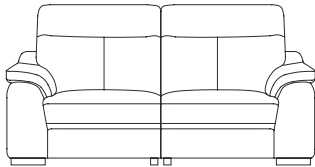

FAIRWAY
FURNITURE

Facebook icon FairwayFurniture Instagram icon @fairwayfurniture
www.fairwayfurniture.co.uk

LULU

LULU

The Lulu is a streamlined, modern collection, perfect for those who favour the more contemporary style. With sharp clean lines, a high channel set back and slim tailored arms, the Lulu is available as a manual recliner or as a full power adjustable recliner, so you can find your ultimate seating position. Featuring an easy-to-use button recliner with built in USB, the headrest can also be adjusted to suit your needs, for a dream seating experience.

2.5 Seater Sofa

Manual or Power
H104 x W211 x D99cm

2 Seater Sofa

Manual or Power
H104 x W178 x D99cm

Chair

Manual or Power
H104 x W112 x D99cm

COMBINATIONS

Cover

- Leather • Fabric

Options

- Manual recliners
- Power recliners with USB
- Power recliners with USB & adjustable headrests

Footstool

Standard or Storage
H43 x W61 x D61cm

(NB: All sizes are approximate, and manufacturers may make minor changes to specifications) Please allow tolerance of +/- 25mm (1")