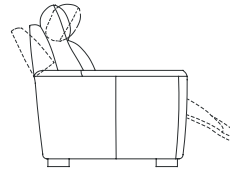

2.5 Seater Sofa

Manual or Power
H104 x W211 x D99cm

2 Seater Sofa

Manual or Power
H104 x W178 x D99cm

Chair

Manual or Power
H104 x W112 x D99cm

COMBINATIONS

Cover

- Leather • Fabric

Options

- Manual recliners
- Power recliners with USB
- Power recliners with USB & adjustable headrests

Footstool

Standard or Storage
H43 x W61 x D61cm

(NB: All sizes are approximate, and manufacturers may make minor changes to specifications) Please allow tolerance of +/- 25mm (1")