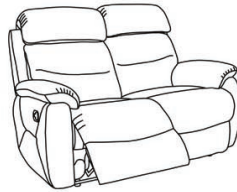

**FAIRWAY**  
FURNITURE

Facebook: [FairwayFurniture](#) Instagram: [@fairwayfurniture](#)  
[www.fairwayfurniture.co.uk](http://www.fairwayfurniture.co.uk)

BROADWAY

# BROADWAY

Deeply padded and sumptuously inviting, the Broadway sofa collection combines elegant, traditional styling with modern recliner options for the ultimate in relaxation. All pieces in the collection are available with either a manual or power recliner, or as a static piece, with a wide variety of fabric and leather options so you can create your ideal suite. All pieces in the Broadway collection are delivered in parts for easy access.

**Three Seater Sofa**  
H104 x W203 x D104cm

**Two Seater Sofa**  
H104 x W147 x D104cm

**Chair**  
H104 x W89 x D104cm

**Footstool**  
Standard or Storage  
H43 x W61 x D61cm