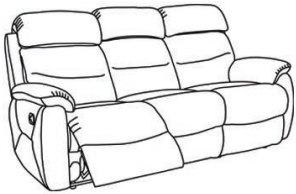

**FAIRWAY**  
FURNITURE

Facebook: [FairwayFurniture](#) Instagram: [@fairwayfurniture](#)  
[www.fairwayfurniture.co.uk](http://www.fairwayfurniture.co.uk)

BROADWAY

# BROADWAY

Deeply padded and sumptuously inviting, the Broadway sofa collection combines elegant, traditional styling with modern recliner options for the ultimate in relaxation. All pieces in the collection are available with either a manual or power recliner, or as a static piece, with a wide variety of fabric and leather options so you can create your ideal suite. All pieces in the Broadway collection are delivered in parts for easy access.

**Three Seater Sofa**  
H104 x W203 x D104cm

**Two Seater Sofa**  
H104 x W147 x D104cm

**Chair**  
H104 x W89 x D104cm

**Footstool**  
Standard or Storage  
H43 x W61 x D61cm