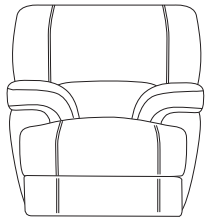

Our Troy sofa collection offers a high back, deep set channel detailing and low wide arms, which offers fantastic comfort and support, thanks to its power recliner action and deep padding. Operated by a sleek and discreet power button, and can be fully reclined to find your ultimate, relaxing position. Available to order in a selection of fabrics & leathers.

Chair
Power Recliner
H105 x W110 x D102cm

2 Seater Sofa
Power Recliner
H105 x W165 x D102cm

3 Seater Sofa
Power Recliner
H105 x W204 x D102cm

QUICK DELIVERY
usually available
FROM STOCK
in Darwin Silver
Fabric