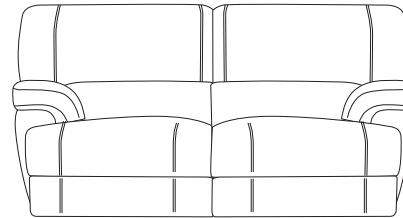

QUICK DELIVERY
usually available
FROM STOCK

FEELS LIKE
HOME
Collection

EXCLUSIVE TO

FAIRWAY
FURNITURE

FAIRWAY
FURNITURE

[f FairwayFurniture](#) [@fairwayfurniture](#)
www.fairwayfurniture.co.uk

TROY

TROY

Our Troy sofa collection offers a high back, deep set channel detailing and low wide arms, which offers fantastic comfort and support, thanks to its power recliner action and deep padding. Operated by a sleek and discreet power button, and can be fully reclined to find your ultimate, relaxing position. Available to order in a selection of fabrics & leathers.

Chair
Power Recliner
H105 x W110 x D102cm

2 Seater Sofa
Power Recliner
H105 x W165 x D102cm

3 Seater Sofa
Power Recliner
H105 x W204 x D102cm

QUICK DELIVERY
usually available
FROM STOCK
in Darwin Silver
Fabric