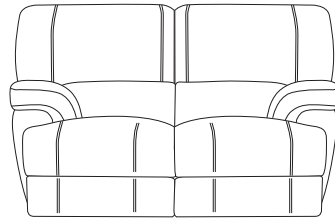

Our Troy sofa collection offers a high back, deep set channel detailing and low wide arms, which offers fantastic comfort and support, thanks to its power recliner action and deep padding. Operated by a sleek and discreet power button, and can be fully reclined to find your ultimate, relaxing position. Available to order in a selection of fabrics & leathers.

Chair
Power Recliner
H105 x W110 x D102cm

2 Seater Sofa
Power Recliner
H105 x W165 x D102cm

3 Seater Sofa
Power Recliner
H105 x W204 x D102cm

QUICK DELIVERY
usually available
FROM STOCK
in Darwin Silver
Fabric